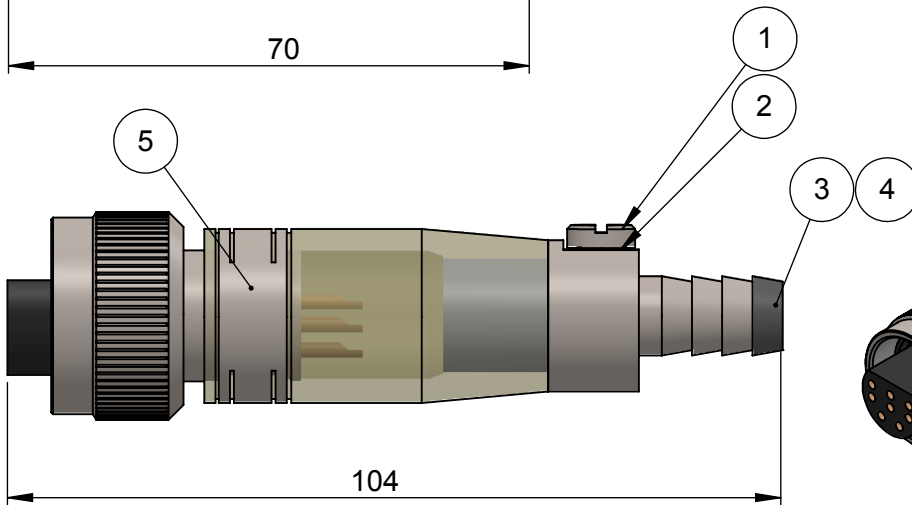

1500 Series Oil Filled Adaptor

Hose Barb can be supplied to suit 3/8" or 1/2" Hose

Part No:	Description
IM1028	Right Angle 3/8" Hose
IM1029	Straight 3/8" Hose
IM1030	Right Angle 1/2" Hose
IM1031	Straight 1/2" Hose

Part No:	Description	Part No:	Description
55A1-1502-000F	Modified Burton Attachable	1	MC1458
55A1-1503-000F	Modified Burton Attachable	2	4 x 1.5 NI70
55A1-1504-000F	Modified Burton Attachable	3	MC1419
55A1-1506-000F	Modified Burton Attachable	4	MC1420
55A1-1508-000F	Modified Burton Attachable	5	0215 - 706R
		6	0125 - 905RWV
		7	0170 - 905
		8	14100030