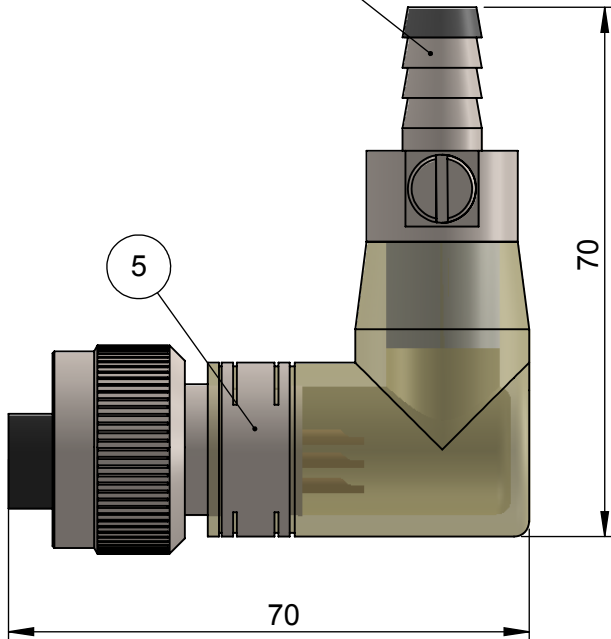

1500 Series Oil Filled Adaptor

Hose Barb can be supplied to suit 3/8" or 1/2" Hose

Part No:	Description
IM1028	Right Angle 3/8" Hose
IM1029	Straight 3/8" Hose
IM1030	Right Angle 1/2" Hose
IM1031	Straight 1/2" Hose

Part No:	Description	Part No:	Description
55A1-1502-000F	Modified Burton Attachable	1	MC1458
55A1-1503-000F	Modified Burton Attachable	2	4 x 1.5 NI70
55A1-1504-000F	Modified Burton Attachable	3	MC1419
55A1-1506-000F	Modified Burton Attachable	4	MC1420
55A1-1508-000F	Modified Burton Attachable	5	0215 - 706R
		6	0125 - 905RWV
		7	0170 - 905
		8	14100030