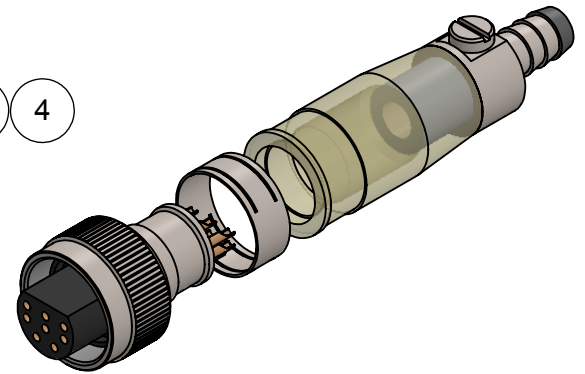

1500 Series Oil Filled Adaptor

Hose Barb can be supplied to suit 3/8" or 1/2" Hose

Part No:	Description
IM1028	Right Angle 3/8" Hose
IM1029	Straight 3/8" Hose
IM1030	Right Angle 1/2" Hose
IM1031	Straight 1/2" Hose

Part No:	Description	Part No:	Description
55A1-1502-000F	Modified Burton Attachable	1	MC1458
55A1-1503-000F	Modified Burton Attachable	2	4 x 1.5 NI70
55A1-1504-000F	Modified Burton Attachable	3	MC1419
55A1-1506-000F	Modified Burton Attachable	4	MC1420
55A1-1508-000F	Modified Burton Attachable	5	0215 - 706R
		6	0125 - 905RWV
		7	0170 - 905
		8	14100030