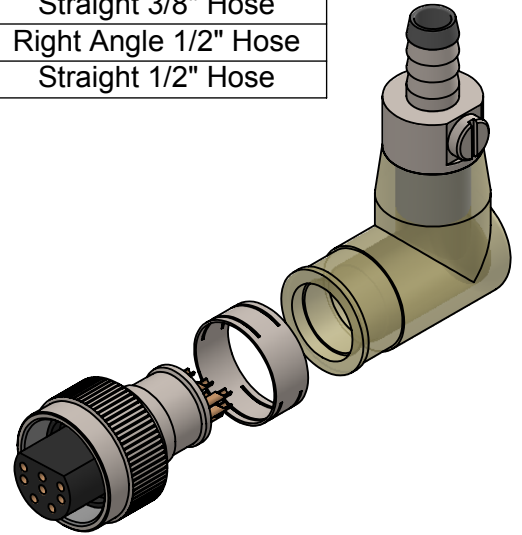

1500 Series Oil Filled Adaptor

Hose Barb can be supplied to suit 3/8" or 1/2" Hose

Part No:	Description
IM1028	Right Angle 3/8" Hose
IM1029	Straight 3/8" Hose
IM1030	Right Angle 1/2" Hose
IM1031	Straight 1/2" Hose

Part No:	Description	Part No:	Description
55A1-1502-000F	Modified Burton Attachable	1	MC1458
55A1-1503-000F	Modified Burton Attachable	2	4 x 1.5 NI70
55A1-1504-000F	Modified Burton Attachable	3	MC1419
55A1-1506-000F	Modified Burton Attachable	4	MC1420
55A1-1508-000F	Modified Burton Attachable	5	0215 - 706R
		6	0125 - 905RWV
		7	0170 - 905
		8	14100030