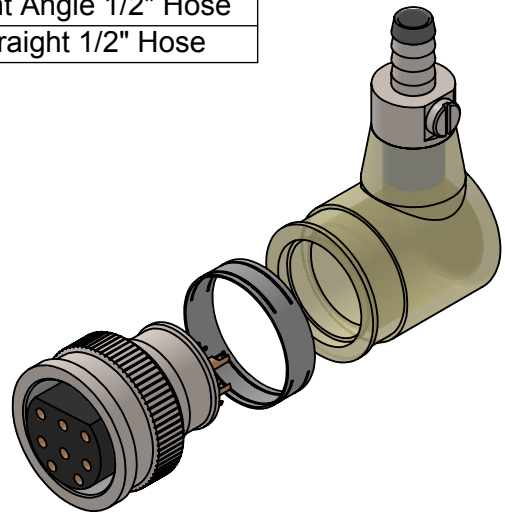

2000 Series Oil Filled Adaptor

Hose Barb can be supplied to suit 3/8" or 1/2" Hose

Part No:	Description
IM1032	Right Angle 3/8" Hose
IM1033	Straight 3/8" Hose
IM1034	Right Angle 1/2" Hose
IM1035	Straight 1/2" Hose

Part No:	Description	Part No:	Description
55A1-2003-000F	Modified Burton Attachable	1	MC1458
55A1-2004-000F	Modified Burton Attachable	2	4 x 1.5 NI70
55A1-2006-000F	Modified Burton Attachable	3	MC1419
55A1-2008-000F	Modified Burton Attachable	4	MC1420
55A1-2013-000F	Modified Burton Attachable	5	0320 - 706R
55A1-2021-000F	Modified Burton Attachable	6	0125 -905 RWV
		7	0170 - 905
		8	14100030