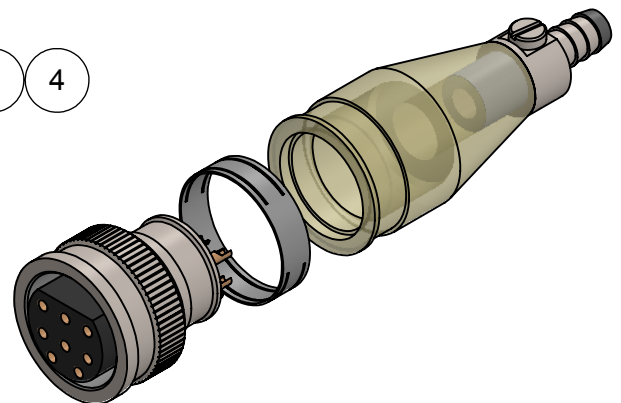

2000 Series Oil Filled Adaptor

Hose Barb can be supplied to suit 3/8" or 1/2" Hose

Part No:	Description
IM1032	Right Angle 3/8" Hose
IM1033	Straight 3/8" Hose
IM1034	Right Angle 1/2" Hose
IM1035	Straight 1/2" Hose

Part No:	Description	Part No:	Description
55A1-2003-000F	Modified Burton Attachable	1	MC1458
55A1-2004-000F	Modified Burton Attachable	2	4 x 1.5 NI70
55A1-2006-000F	Modified Burton Attachable	3	MC1419
55A1-2008-000F	Modified Burton Attachable	4	MC1420
55A1-2013-000F	Modified Burton Attachable	5	0320 - 706R
55A1-2021-000F	Modified Burton Attachable	6	0125 -905 RWV
		7	0170 - 905
		8	14100030