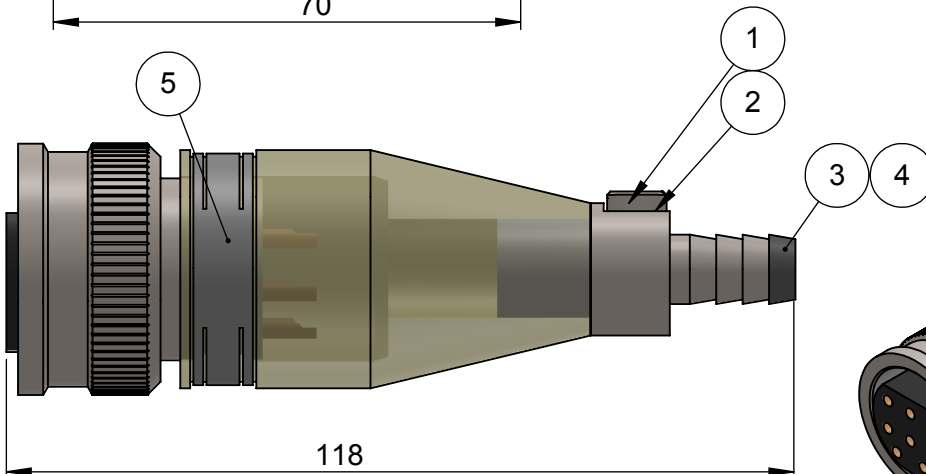

2000 Series Oil Filled Adaptor

Hose Barb can be supplied to suit 3/8" or 1/2" Hose

Part No:	Description
IM1032	Right Angle 3/8" Hose
IM1033	Straight 3/8" Hose
IM1034	Right Angle 1/2" Hose
IM1035	Straight 1/2" Hose

Part No:	Description	Part No:	Description
55A1-2003-000F	Modified Burton Attachable	1	MC1458
55A1-2004-000F	Modified Burton Attachable	2	4 x 1.5 NI70
55A1-2006-000F	Modified Burton Attachable	3	MC1419
55A1-2008-000F	Modified Burton Attachable	4	MC1420
55A1-2013-000F	Modified Burton Attachable	5	0320 - 706R
55A1-2021-000F	Modified Burton Attachable	6	0125 -905 RWV
		7	0170 - 905
		8	14100030