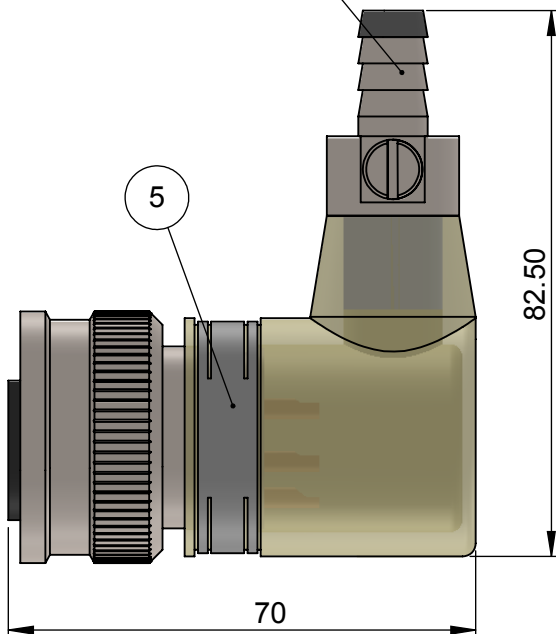

2000 Series Oil Filled Adaptor

Hose Barb can be supplied to suit 3/8" or 1/2" Hose

Part No:	Description
IM1032	Right Angle 3/8" Hose
IM1033	Straight 3/8" Hose
IM1034	Right Angle 1/2" Hose
IM1035	Straight 1/2" Hose

Part No:	Description	Part No:	Description
55A1-2003-000F	Modified Burton Attachable	1	MC1458
55A1-2004-000F	Modified Burton Attachable	2	4 x 1.5 NI70
55A1-2006-000F	Modified Burton Attachable	3	MC1419
55A1-2008-000F	Modified Burton Attachable	4	MC1420
55A1-2013-000F	Modified Burton Attachable	5	0320 - 706R
55A1-2021-000F	Modified Burton Attachable	6	0125 -905 RWV
		7	0170 - 905
		8	14100030